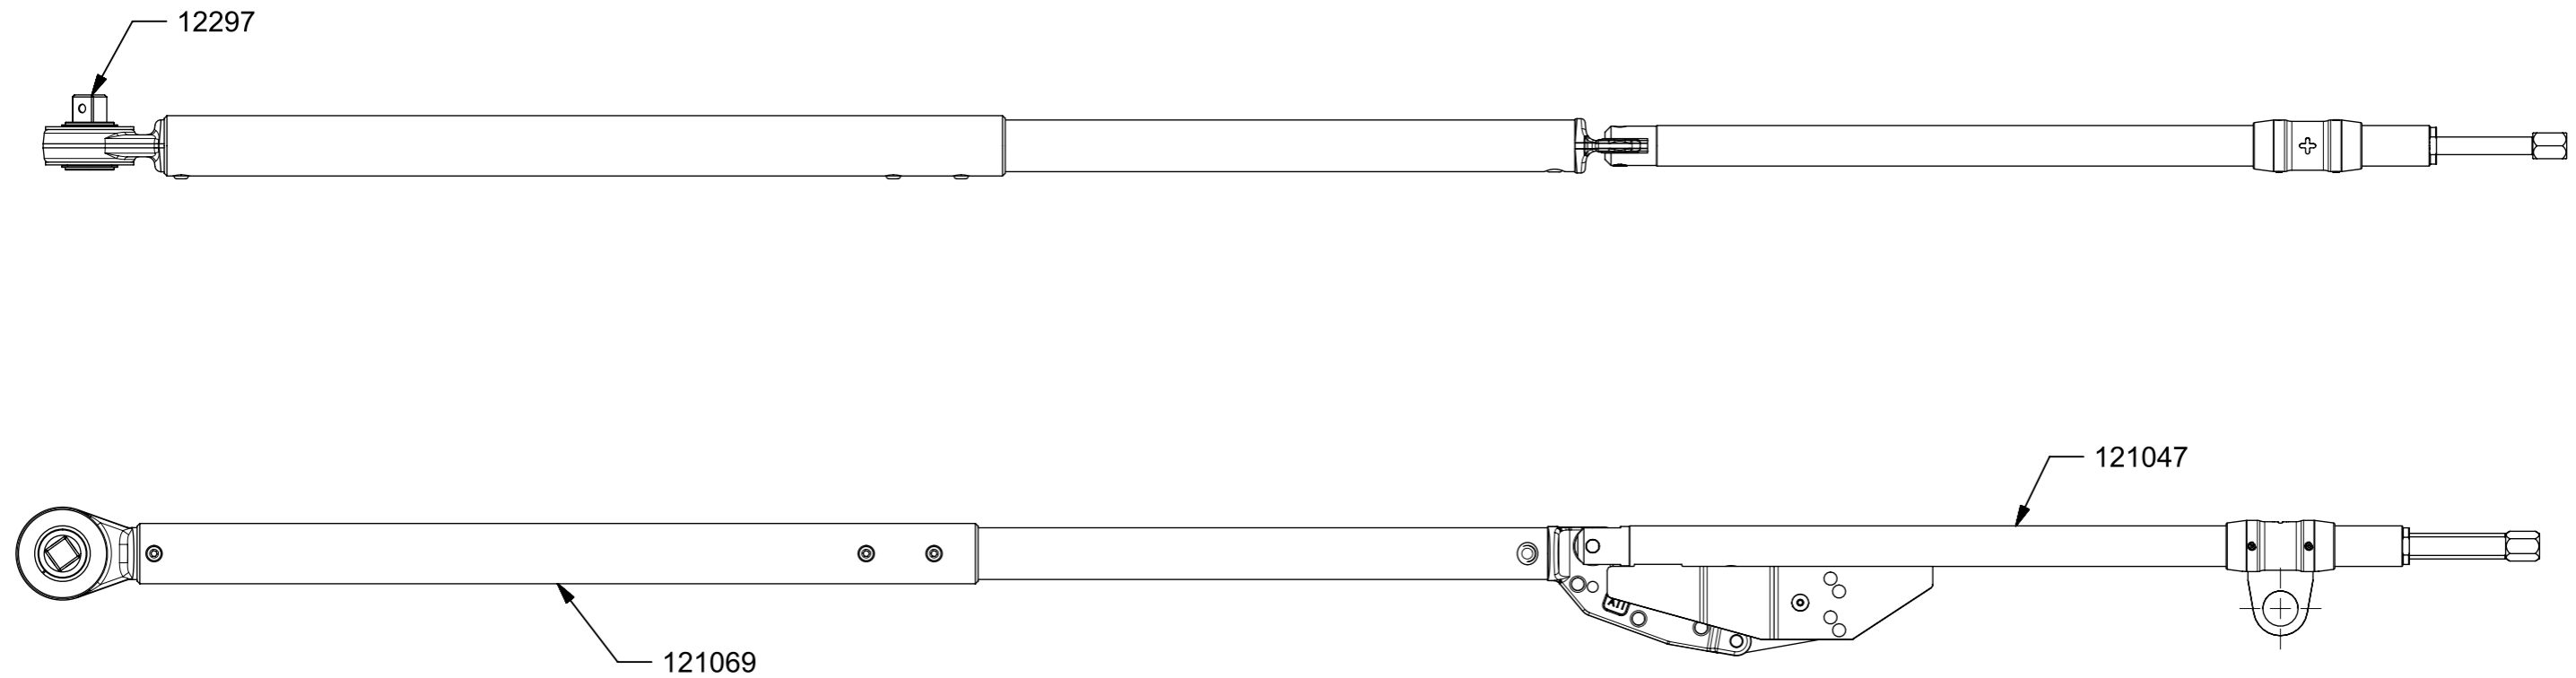

120118 - 5AR-N INDUSTRIAL WRENCH 3/4" SQ

121047	1	HANDLE ASSEMBLY 5AR-N
121069	1	RATCHET TUBE ASSY 5AR
12297	1	SQ DR ASSY 3/4 IRH 4507 50-140
Part No	Qty	Description

ISSUE 2

10AUG20